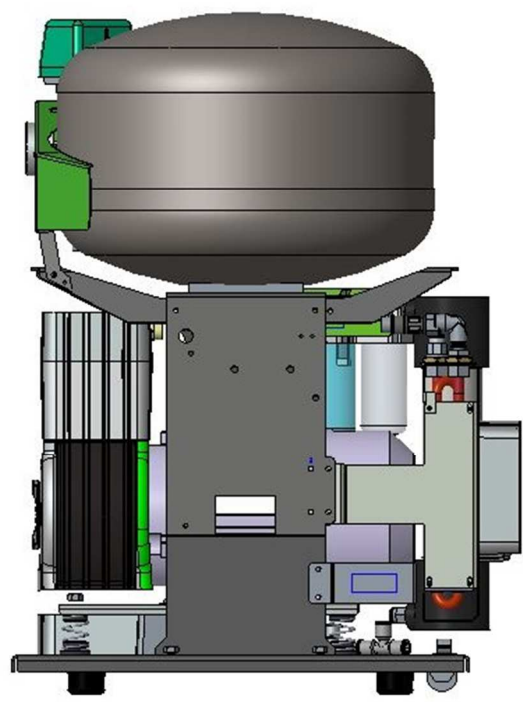

### DK50 PLUS/M (old)

Weight : 52,0kg (netto)                      57,5kg (brutto)  
Dimensions : 460x460x690mm (netto)      580x550x760mm (brutto)

NEW

OLD

NEW

OLD

NEW

OLD