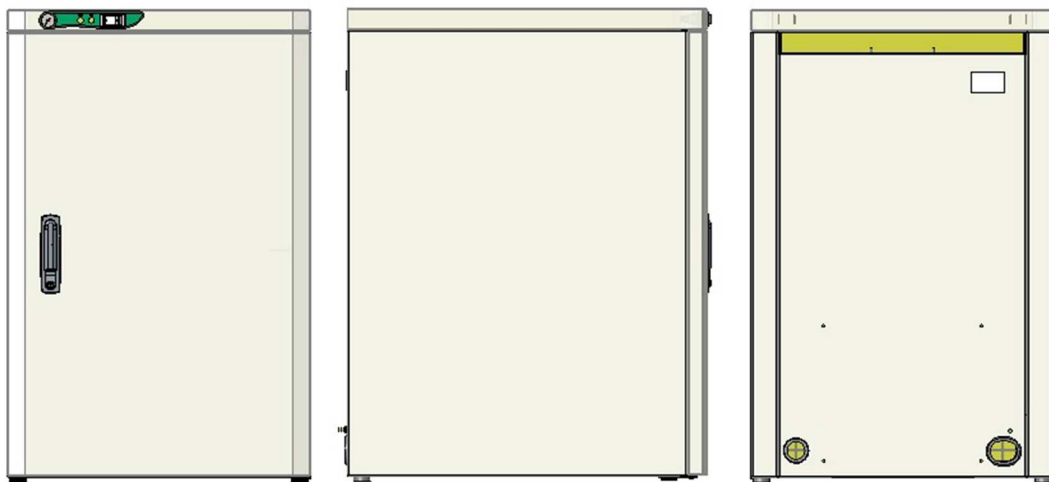

DK50 PLUS

DK50 PLUS S/M (new)

Weight : 92,0kg /+2,0kg/ (netto)
100,0kg /2,5kg/ (brutto)

Dimensions : 675mm /+15mm/ x 560mm x 880mm /+20mm/ (netto)
750mm /+20mm/ x 625mm /+15mm/ x 900mm (brutto)

DK50 PLUS S/M (old)

Weight : 90,0kg (netto) 97,5kg (brutto)
Dimensions : 660x560x860mm (netto) 730x610x900mm (brutto)

NEW

OLD