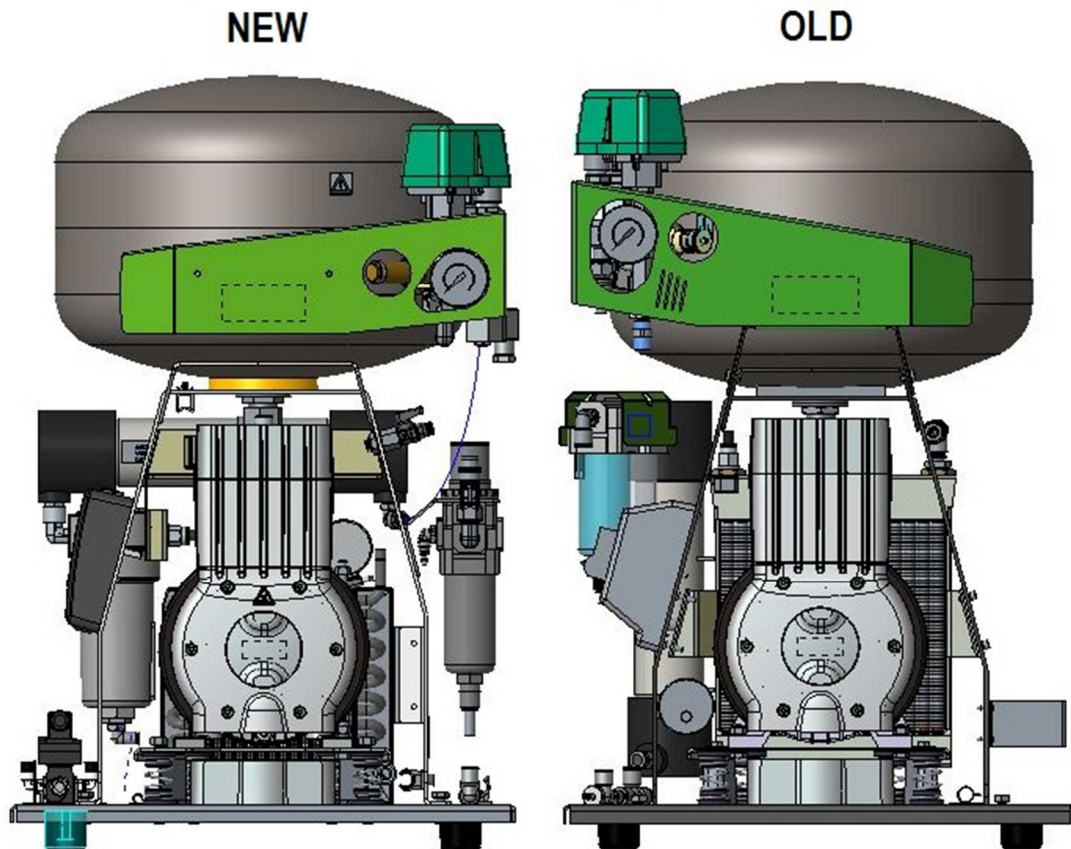

### DK50 PLUS (old)

Weight : 48,0kg (netto)

52,5kg (brutto)

Dimensions : 460x460x690mm (netto)

580x550x760mm (brutto)

NEW

OLD

NEW

### DK50 PLUS/M (new)

Weight : 53,0kg **+1,0kg/** (netto)  
58,0kg **+0,5kg/** (brutto)

Dimensions : 560mm **+100mm/** x 460mm x 710mm **+20mm/** (netto)  
620mm **+40mm /** x 560mm **+10mm/** x 760mm (brutto)

### DK50 PLUS/M (old)

Weight : 52,0kg (netto)                      57,5kg (brutto)  
Dimensions : 460x460x690mm (netto)      580x550x760mm (brutto)

NEW

OLD

NEW

OLD

NEW

OLD