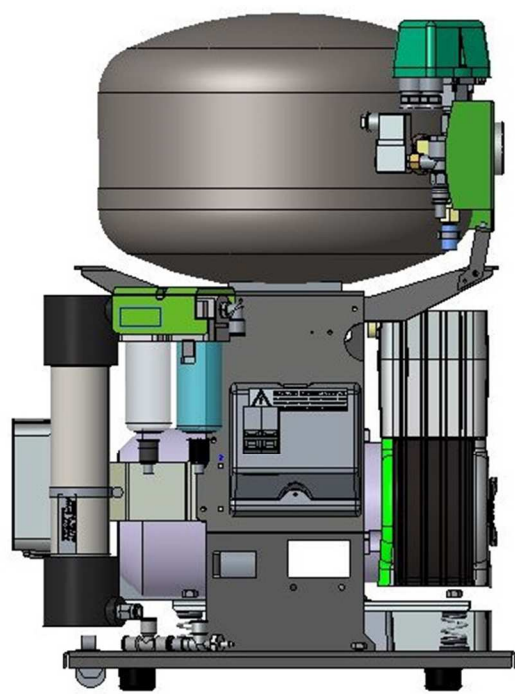

### DK50 PLUS/M (new)

Weight : 53,0kg **+1,0kg/** (netto)  
58,0kg **+0,5kg/** (brutto)

Dimensions : 560mm **+100mm/** x 460mm x 710mm **+20mm/** (netto)  
620mm **+40mm /** x 560mm **+10mm/** x 760mm (brutto)

### DK50 PLUS/M (old)

Weight : 52,0kg (netto)                      57,5kg (brutto)  
Dimensions : 460x460x690mm (netto)      580x550x760mm (brutto)

NEW

OLD

NEW

OLD

NEW

OLD

## DK50 PLUS