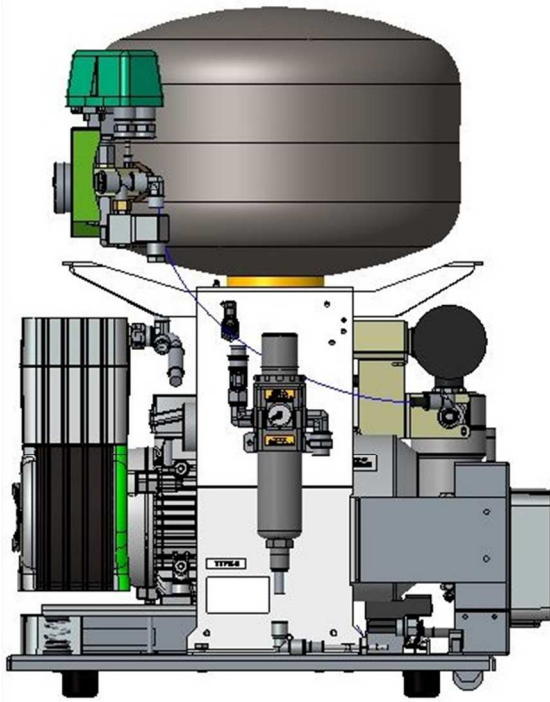

### DK50 PLUS/M (new)

Weight : 53,0kg **+1,0kg/** (netto)  
58,0kg **+0,5kg/** (brutto)

Dimensions : 560mm **+100mm/** x 460mm x 710mm **+20mm/** (netto)  
620mm **+40mm /** x 560mm **+10mm/** x 760mm (brutto)

### DK50 PLUS/M (old)

Weight : 52,0kg (netto)                      57,5kg (brutto)  
Dimensions : 460x460x690mm (netto)      580x550x760mm (brutto)

NEW

OLD

NEW

OLD

NEW

OLD