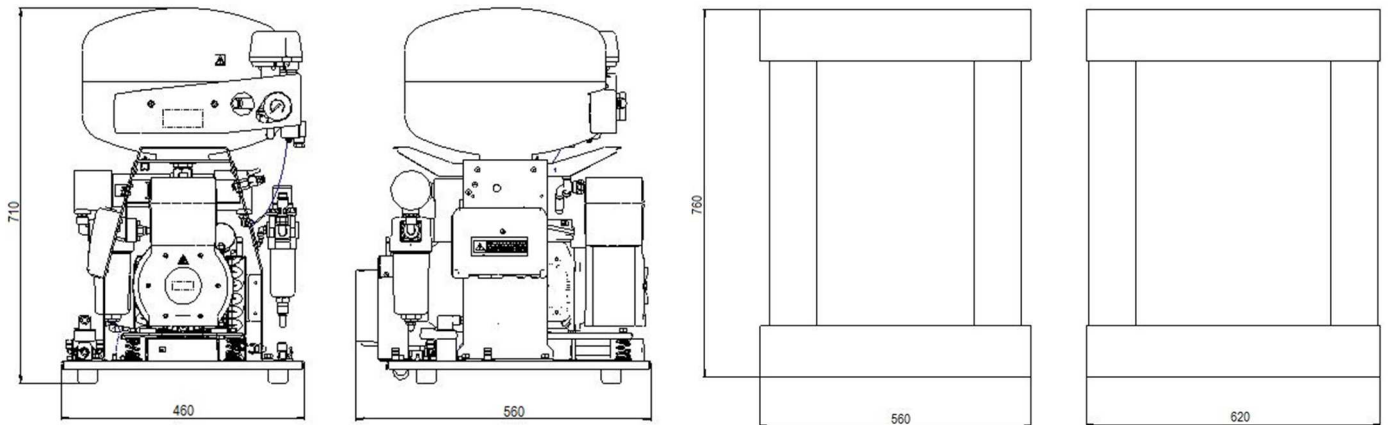

### DK50 PLUS (old)

Weight : 48,0kg (netto)

52,5kg (brutto)

Dimensions : 460x460x690mm (netto)

580x550x760mm (brutto)

NEW

OLD

NEW

### DK50 PLUS/M (new)

Weight : 53,0kg **+1,0kg/** (netto)  
58,0kg **+0,5kg/** (brutto)

Dimensions : 560mm **+100mm/** x 460mm x 710mm **+20mm/** (netto)  
620mm **+40mm /** x 560mm **+10mm/** x 760mm (brutto)

### DK50 PLUS/M (old)

Weight : 52,0kg (netto)                      57,5kg (brutto)  
Dimensions : 460x460x690mm (netto)      580x550x760mm (brutto)

NEW

OLD

NEW

OLD

NEW

OLD

### DK50 PLUS S (old)

Weight : 83,0kg (netto) 91,5kg (brutto)  
Dimensions : 660x560x860mm (netto) 730x610x900mm (brutto)