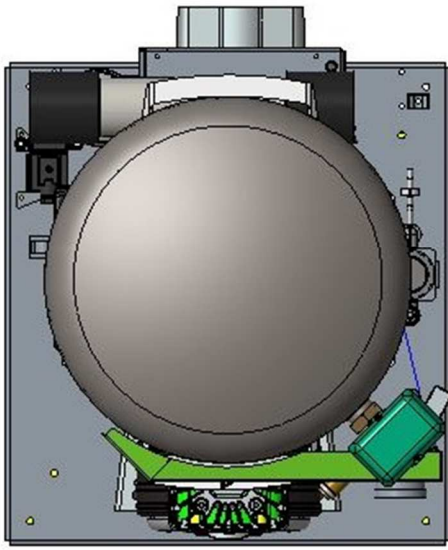

### DK50 PLUS/M (old)

Weight : 52,0kg (netto)                      57,5kg (brutto)  
Dimensions : 460x460x690mm (netto)      580x550x760mm (brutto)

NEW

OLD

NEW

OLD

NEW

OLD