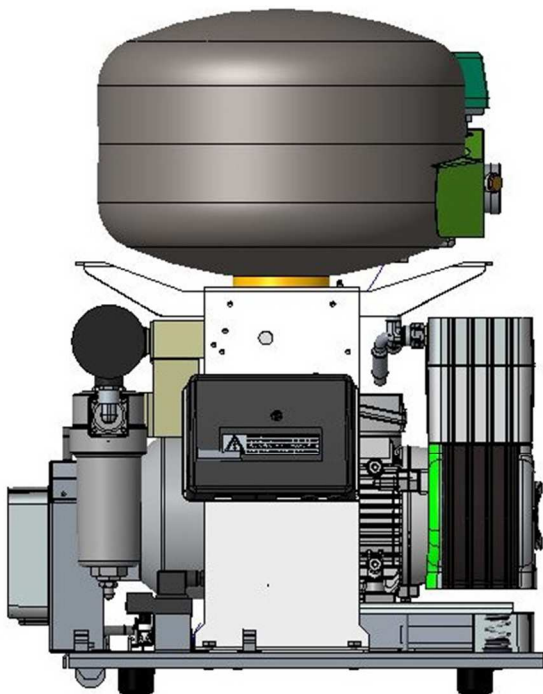

### DK50 PLUS/M (old)

Weight : 52,0kg (netto)                      57,5kg (brutto)  
Dimensions : 460x460x690mm (netto)      580x550x760mm (brutto)

NEW

OLD

NEW

OLD

NEW

OLD