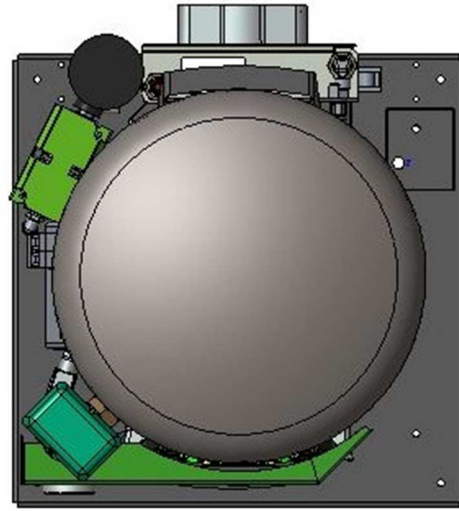

### DK50 PLUS/M (old)

Weight : 52,0kg (netto)                      57,5kg (brutto)  
Dimensions : 460x460x690mm (netto)      580x550x760mm (brutto)

NEW

OLD

NEW

OLD

NEW

OLD