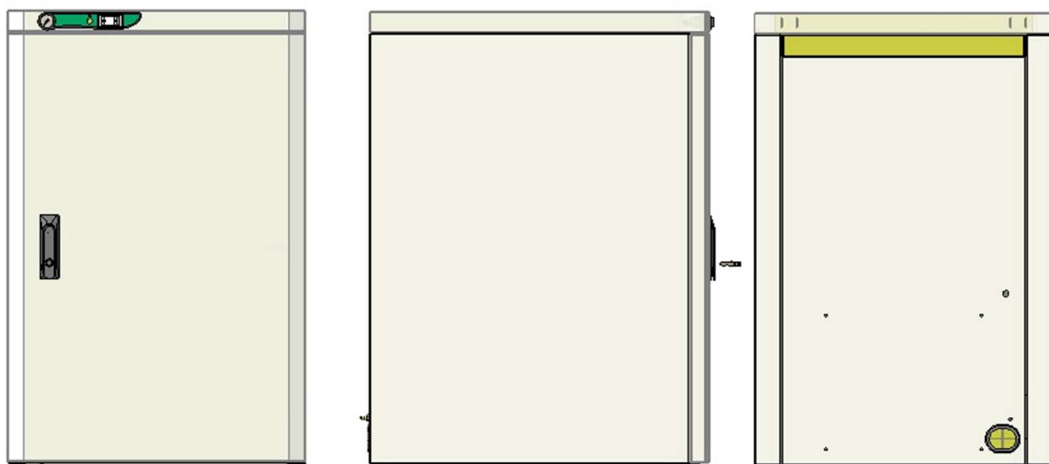

DK50 PLUS

DK50 PLUS S (new)

Weight : 87,0kg /+4,0kg/ (netto)
95,0kg /+3,5kg/ (brutto)

Dimensions : 675mm /+15mm/ x 560mm x 880mm /+20mm/ (netto)
750mm /+20mm/ x 625mm /+15mm/ x 900mm (brutto)

DK50 PLUS S (old)

Weight : 83,0kg (netto) 91,5kg (brutto)
Dimensions : 660x560x860mm (netto) 730x610x900mm (brutto)

NEW

OLD