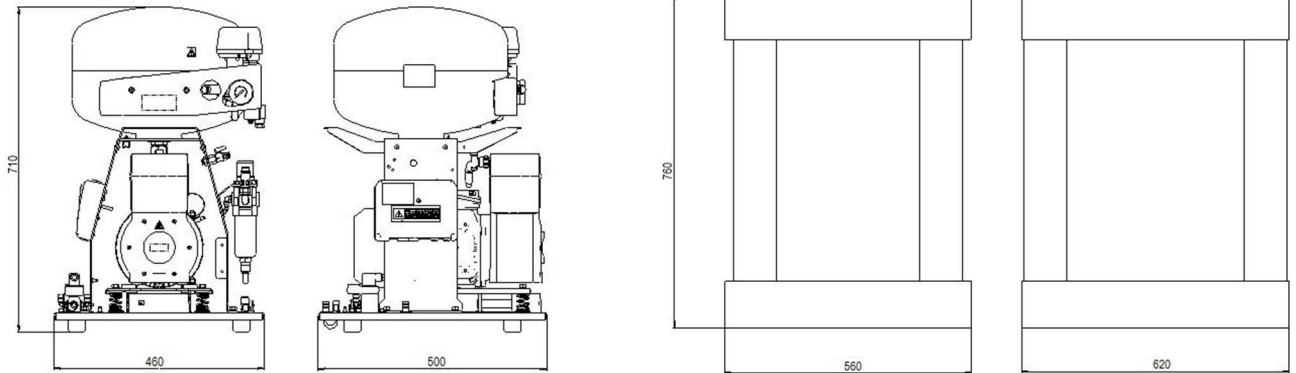

### DK50 PLUS (new)

Weight : 48,0kg (netto)

53,0kg /+0,5kg/ (brutto)

Dimensions : 500mm /+40mm/ x 460mm x 710mm /+20mm/ (netto)

620mm /+40mm/ x 560mm /+10mm/ x 760mm (brutto)

### DK50 PLUS (old)

Weight : 48,0kg (netto)

52,5kg (brutto)

Dimensions : 460x460x690mm (netto)

580x550x760mm (brutto)

NEW

OLD

NEW

### DK50 PLUS/M (old)

Weight : 52,0kg (netto)                      57,5kg (brutto)  
Dimensions : 460x460x690mm (netto)      580x550x760mm (brutto)

NEW

OLD

NEW

OLD

NEW

OLD

### DK50 PLUS S (old)

Weight : 83,0kg (netto) 91,5kg (brutto)  
Dimensions : 660x560x860mm (netto) 730x610x900mm (brutto)