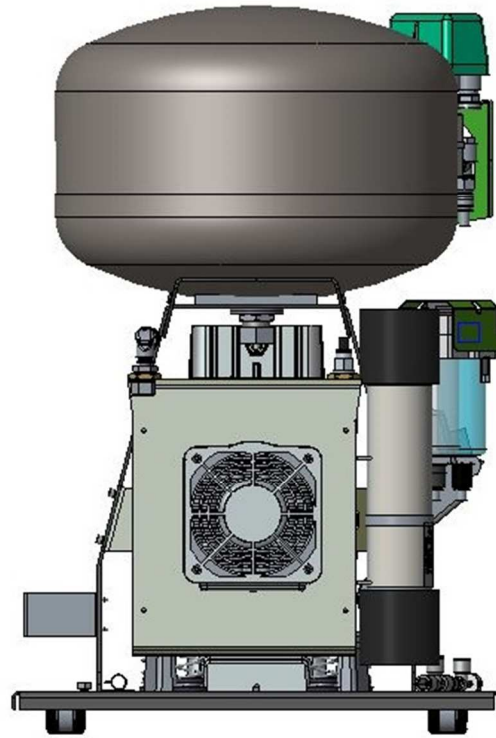

### DK50 PLUS/M (old)

Weight : 52,0kg (netto)                      57,5kg (brutto)  
Dimensions : 460x460x690mm (netto)      580x550x760mm (brutto)

NEW

OLD

NEW

OLD

NEW

OLD

## DK50 PLUS