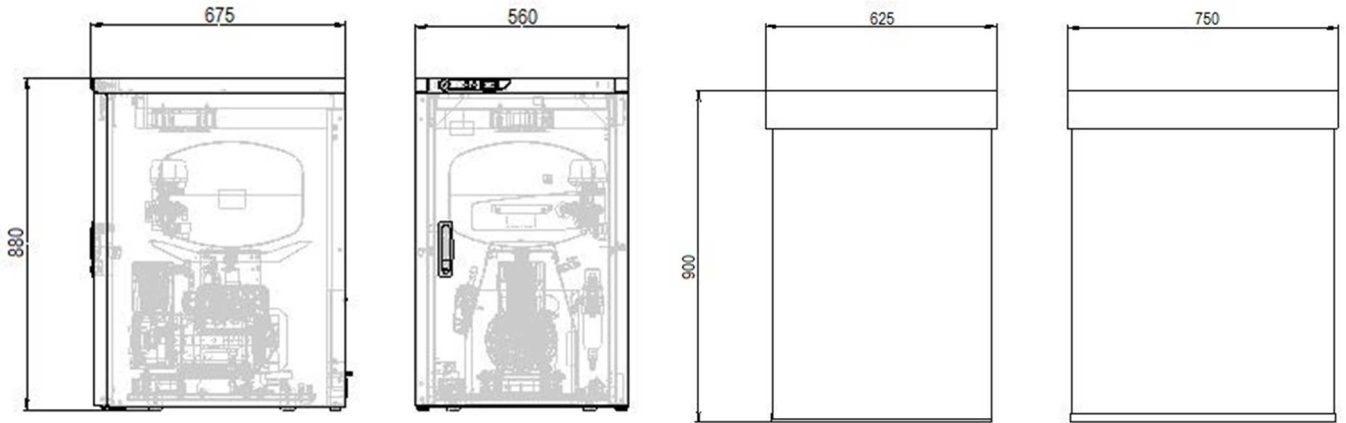

### DK50 PLUS/M (old)

Weight : 52,0kg (netto)                      57,5kg (brutto)  
Dimensions : 460x460x690mm (netto)      580x550x760mm (brutto)

NEW

OLD

NEW

OLD

NEW

OLD

### DK50 PLUS S (old)

Weight : 83,0kg (netto) 91,5kg (brutto)  
Dimensions : 660x560x860mm (netto) 730x610x900mm (brutto)

## DK50 PLUS S/M (new)

Weight : 92,0kg /+2,0kg/ (netto)  
100,0kg /2,5kg/ (brutto)

Dimensions : 675mm /+15mm/ x 560mm x 880mm /+20mm/ (netto)  
750mm /+20mm/ x 625mm /+15mm/ x 900mm (brutto)

## DK50 PLUS S/M (old)

Weight : 90,0kg (netto) 97,5kg (brutto)  
Dimensions : 660x560x860mm (netto) 730x610x900mm (brutto)