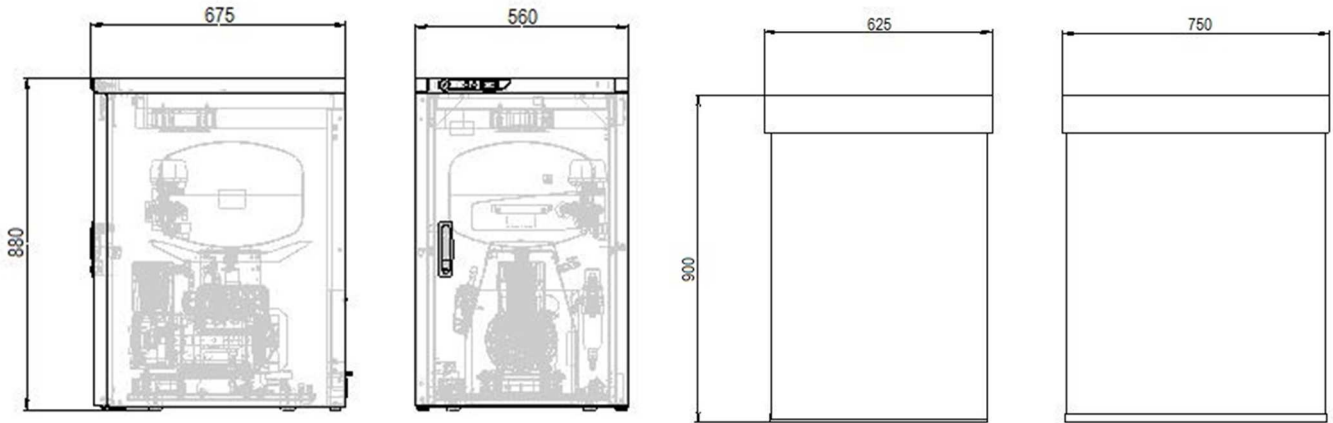

### DK50 PLUS/M (new)

Weight : 53,0kg **+1,0kg/** (netto)  
58,0kg **+0,5kg/** (brutto)

Dimensions : 560mm **+100mm/** x 460mm x 710mm **+20mm/** (netto)  
620mm **+40mm /** x 560mm **+10mm/** x 760mm (brutto)

### DK50 PLUS/M (old)

Weight : 52,0kg (netto)                      57,5kg (brutto)  
Dimensions : 460x460x690mm (netto)      580x550x760mm (brutto)

NEW

OLD

NEW

OLD

NEW

OLD

### DK50 PLUS S (new)

Weight : 87,0kg /+4,0kg/ (netto)  
95,0kg /+3,5kg/ (brutto)

Dimensions : 675mm /+15mm/ x 560mm x 880mm /+20mm/ (netto)  
750mm /+20mm/ x 625mm /+15mm/ x 900mm (brutto)

### DK50 PLUS S (old)

Weight : 83,0kg (netto) 91,5kg (brutto)  
Dimensions : 660x560x860mm (netto) 730x610x900mm (brutto)