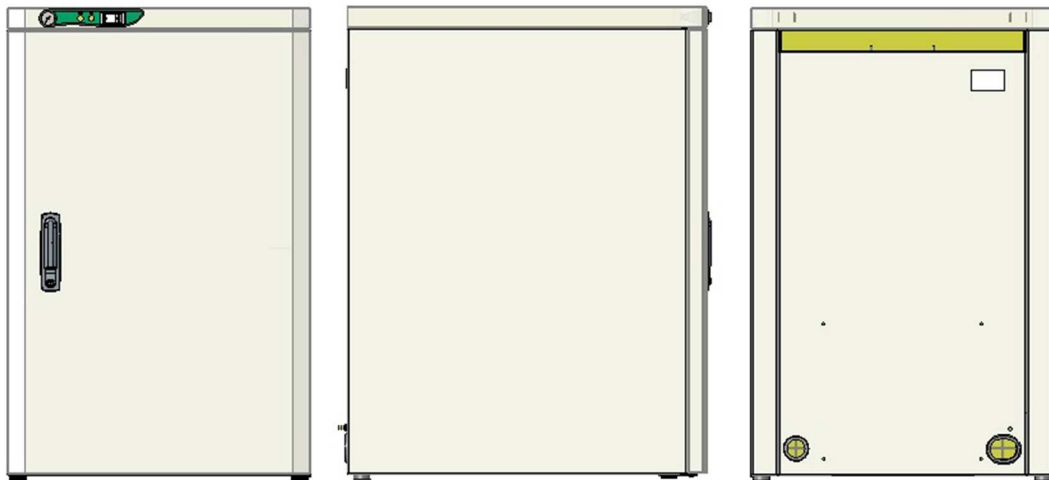

DK50 PLUS

DK50 PLUS S (new)

Weight : 87,0kg /+4,0kg/ (netto)
95,0kg /+3,5kg/ (brutto)

Dimensions : 675mm /+15mm/ x 560mm x 880mm /+20mm/ (netto)
750mm /+20mm/ x 625mm /+15mm/ x 900mm (brutto)

DK50 PLUS S (old)

Weight : 83,0kg (netto) 91,5kg (brutto)
Dimensions : 660x560x860mm (netto) 730x610x900mm (brutto)

NEW

OLD