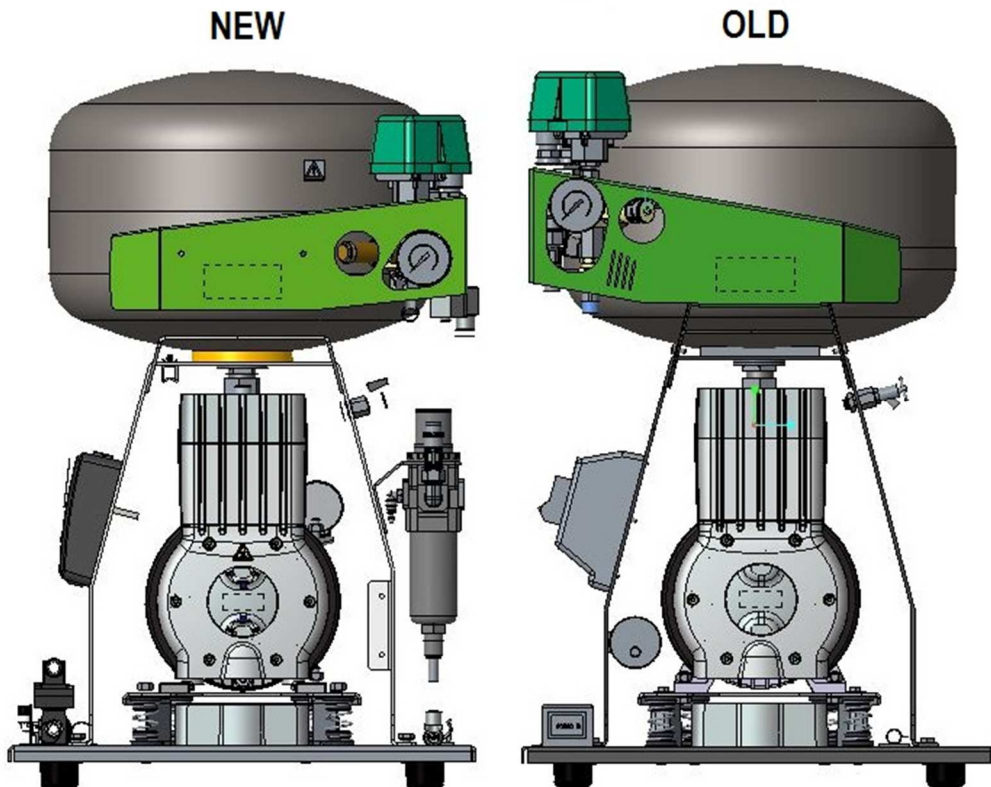

### DK50 PLUS (new)

Weight : 48,0kg (netto)

53,0kg /+0,5kg/ (brutto)

Dimensions : 500mm /+40mm/ x 460mm x 710mm /+20mm/ (netto)

620mm /+40mm/ x 560mm /+10mm/ x 760mm (brutto)

### DK50 PLUS (old)

Weight : 48,0kg (netto)

52,5kg (brutto)

Dimensions : 460x460x690mm (netto)

580x550x760mm (brutto)

NEW

OLD

NEW

### DK50 PLUS/M (old)

Weight : 52,0kg (netto)                      57,5kg (brutto)  
Dimensions : 460x460x690mm (netto)      580x550x760mm (brutto)

NEW

OLD

NEW

OLD

NEW

OLD