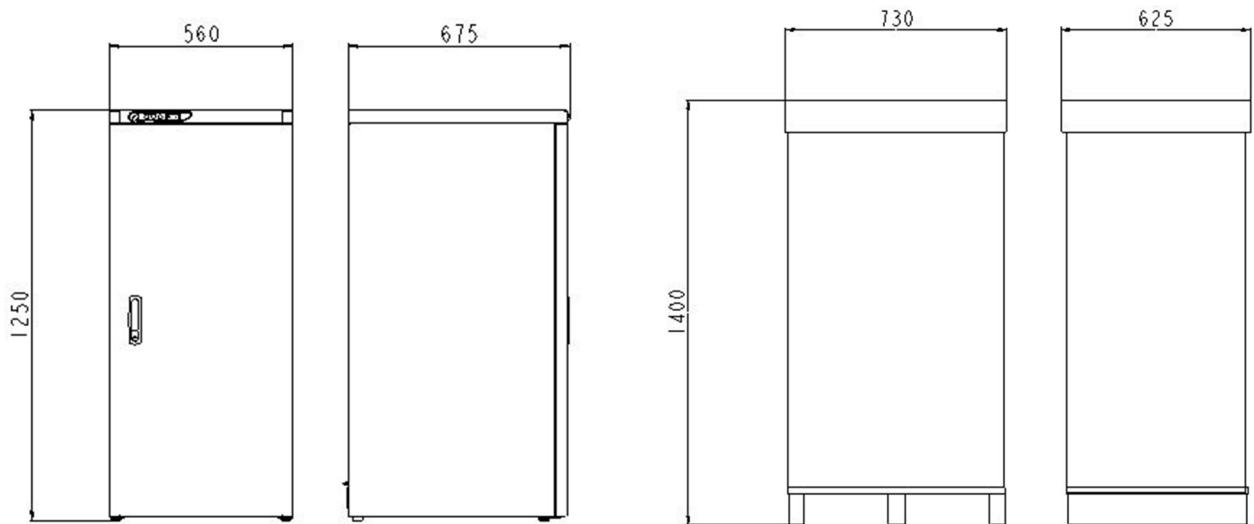

**DK50 PLUS/M - DUO (new)**

Weight : 119,0kg (netto)  
 128kg /+1,0kg/ (brutto)  
 Dimensions : 675mm /+35mm/ x 560mm x 1250mm (netto)  
 730mm x 625mm /+15mm/ x 1400mm (brutto)

**DK50 PLUS/M - DUO (old)**

Weight : 119,0kg (netto)                      127,0kg (brutto)  
 Dimensions : 640x560x1250mm (netto)      730x610x1400mm (brutto)